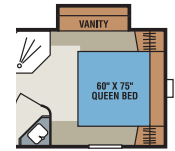

D295BH

D295CS

D296BH

D305BH

D245SB Wardrobe Closet Slide Option

D275RL Wardrobe Closet Slide Option

	D245RL	D245SB	D275RE	D275RL	D295BH	D295CS	D296BH	D305BH
UVW (Unloaded Vehicle Weight)*	6,588	6,963	7,167	7,089	7,365	8,045	8,102	8,066
Dry Hitch Weight*	1,254	1,279	1,202	1,037	1,299	1,316	1,189	1,268
Dry Axle Weight*	5,334	5,684	5,965	6,052	6,066	6,729	6,913	6,798
NCC (Net Carrying Capacity)	2,212	1,837	1,633	1,712	1,435	1,754	1,698	1,734
GVWR	8,800	8,800	8,800	8,800	8,800	9,800	9,800	9,800
Exterior Height	11' 11"	12'	11' 10 1/2"	11' 11"	12'	11' 10"	11' 9"	11' 9 1/2"
Exterior Width	96"	96"	96"	96"	96"	96"	96"	96"
Exterior Length	27' 3"	27' 11"	29' 8"	29' 4"	31' 9"	31' 11"	33' 11"	34' 1"
Refrigerator (cu. feet)	6	6	6	6	6	6	6	6
Water Heater Cap. (gal. G/E w/DSI)	6	6	6	6	6	6	6	6
Fresh Water Cap. (gal.)	55	55	55	55	55	55	55	55
Waste Water Cap. (gal.)	32	32	32	32	32	32	32	32
Gray Water Cap. (gal.)	32	32	32	32	32	32	32	32
LP Gas Cap. (lbs.)	60	60	60	60	60	60	60	60
Furnace BTUs (1,000's)	30	30	30	30	30	30	30	30
Tire Size	15"	15"	15"	15"	15"	15"	15"	15"
Awning	16'	16'	14'	18'	17'	14'	17'	18'