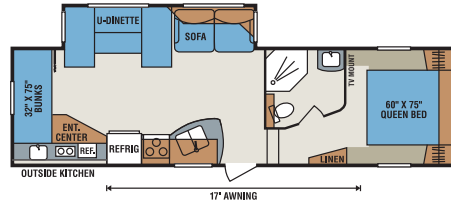

D295BH

D295CS

D296BH

D305BH

D245SB Wardrobe Closet Slide Option

D275RL Wardrobe Closet Slide Option

	D245RL	D245SB	D275RE	D275RL	D295BH	D295CS	D296BH	D305BH
UVW (Unloaded Vehicle Weight)*	6,588	6,963	7,167	7,089	7,365	8,045	8,102	8,066
Dry Hitch Weight*	1,254	1,279	1,202	1,037	1,299	1,316	1,189	1,268
Dry Axle Weight*	5,334	5,684	5,965	6,052	6,066	6,729	6,913	6,798
NCC (Net Carrying Capacity)	2,212	1,837	1,633	1,712	1,435	1,754	1,698	1,734
GVWR	8,800	8,800	8,800	8,800	8,800	9,800	9,800	9,800
Exterior Height	11' 11"	12'	11' 10 1/2"	11' 11"	12'	11' 10"	11' 9"	11' 9 1/2"
Exterior Width	96"	96"	96"	96"	96"	96"	96"	96"
Exterior Length	27' 3"	27' 11"	29' 8"	29' 4"	31' 9"	31' 11"	33' 11"	34' 1"
Refrigerator (cu. feet)	6	6	6	6	6	6	6	6
Water Heater Cap. (gal. G/E w/DSI)	6	6	6	6	6	6	6	6
Fresh Water Cap. (gal.)	55	55	55	55	55	55	55	55
Waste Water Cap. (gal.)	32	32	32	32	32	32	32	32
Gray Water Cap. (gal.)	32	32	32	32	32	32	32	32
LP Gas Cap. (lbs.)	60	60	60	60	60	60	60	60
Furnace BTUs (1,000's)	30	30	30	30	30	30	30	30
Tire Size	15"	15"	15"	15"	15"	15"	15"	15"
Awning	16'	16'	14'	18'	17'	14'	17'	18'