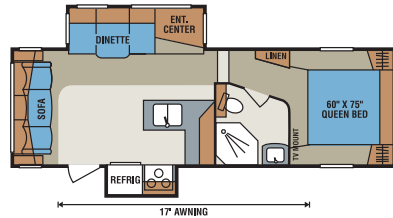

D245SB

	D245RL	D245SB	D275RE	D275RL	D295BH	D295CS	D296BH	D305BH
UVW (Unloaded Vehicle Weight)*	6,588	6,963	7,167	7,089	7,365	8,045	8,102	8,066
Dry Hitch Weight*	1,254	1,279	1,202	1,037	1,299	1,316	1,189	1,268
Dry Axle Weight*	5,334	5,684	5,965	6,052	6,066	6,729	6,913	6,798
NCC (Net Carrying Capacity)	2,212	1,837	1,633	1,712	1,435	1,754	1,698	1,734
GVWR	8,800	8,800	8,800	8,800	8,800	9,800	9,800	9,800
Exterior Height	11' 11"	12'	11' 10 1/2"	11' 11"	12'	11' 10"	11' 9"	11' 9 1/2"
Exterior Width	96"	96"	96"	96"	96"	96"	96"	96"
Exterior Length	27' 3"	27' 11"	29' 8"	29' 4"	31' 9"	31' 11"	33' 11"	34' 1"
Refrigerator (cu. feet)	6	6	6	6	6	6	6	6
Water Heater Cap. (gal. G/E w/DSI)	6	6	6	6	6	6	6	6
Fresh Water Cap. (gal.)	55	55	55	55	55	55	55	55
Waste Water Cap. (gal.)	32	32	32	32	32	32	32	32
Gray Water Cap. (gal.)	32	32	32	32	32	32	32	32
LP Gas Cap. (lbs.)	60	60	60	60	60	60	60	60
Furnace BTUs (1,000's)	30	30	30	30	30	30	30	30
Tire Size	15"	15"	15"	15"	15"	15"	15"	15"
Awning	16'	16'	14'	18'	17'	14'	17'	18'

*This weight reflects the average unit weight for a 5 month period for each model. Your trailer weight will vary according to optional equipment.

ASK ABOUT OUR 2-YEAR WARRANTY!

Options

Countertop Extension
Air Bed Sofa
Table and Chairs with Leaf
Recliner (1 or 2)
8 Cu. Refrigerator
Fireplace
Central Vac
Shur-Flo Power Vent

15,000 BTU A/C ipo 13,500
Ladder
Power Awning
Aluminum Wheels
Equa-Flex Suspension
Outside Grill
Spare Tire/Carrier/Cover
Sidewinder Hitch
Wardrobe Closet Slide
(D245SB & D275RL Only)

Optional Road Trip Package

Aluminum Wheels
Equa-Flex Suspension
Spare Tire/Carrier/Cover
Ladder
Power Awning
8 Cu. Refrigerator
Innerspring
Mattress

Dealer:

Vacationland
47W529 US Route 30 Big Rock, IL 60511
(630) 556-3211 www.vacationlandrv.com