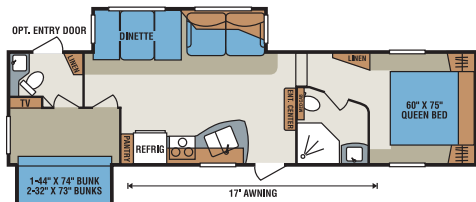

D295BH

D295CS

D296BH

D305BH

D245SB Wardrobe Closet Slide Option

D275RL Wardrobe Closet Slide Option

	D245RL	D245SB	D275RE	D275RL	D295BH	D295CS	D296BH	D305BH
UVW (Unloaded Vehicle Weight)*	6,588	6,963	7,167	7,089	7,365	8,045	8,102	8,066
Dry Hitch Weight*	1,254	1,279	1,202	1,037	1,299	1,316	1,189	1,268
Dry Axle Weight*	5,334	5,684	5,965	6,052	6,066	6,729	6,913	6,798
NCC (Net Carrying Capacity)	2,212	1,837	1,633	1,712	1,435	1,754	1,698	1,734
GVWR	8,800	8,800	8,800	8,800	8,800	9,800	9,800	9,800
Exterior Height	11' 11"	12'	11' 10 1/2"	11' 11"	12'	11' 10"	11' 9"	11' 9 1/2"
Exterior Width	96"	96"	96"	96"	96"	96"	96"	96"
Exterior Length	27' 3"	27' 11"	29' 8"	29' 4"	31' 9"	31' 11"	33' 11"	34' 1"
Refrigerator (cu. feet)	6	6	6	6	6	6	6	6
Water Heater Cap. (gal. G/E w/DSI)	6	6	6	6	6	6	6	6
Fresh Water Cap. (gal.)	55	55	55	55	55	55	55	55
Waste Water Cap. (gal.)	32	32	32	32	32	32	32	32
Gray Water Cap. (gal.)	32	32	32	32	32	32	32	32
LP Gas Cap. (lbs.)	60	60	60	60	60	60	60	60
Furnace BTUs (1,000's)	30	30	30	30	30	30	30	30
Tire Size	15"	15"	15"	15"	15"	15"	15"	15"
Awning	16'	16'	14'	18'	17'	14'	17'	18'