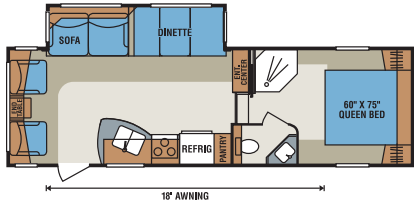

D275RL

	D245RL	D245SB	D275RE	D275RL	D295BH	D295CS	D296BH	D305BH
UVW (Unloaded Vehicle Weight)*	6,588	6,963	7,167	7,089	7,365	8,045	8,102	8,066
Dry Hitch Weight*	1,254	1,279	1,202	1,037	1,299	1,316	1,189	1,268
Dry Axle Weight*	5,334	5,684	5,965	6,052	6,066	6,729	6,913	6,798
NCC (Net Carrying Capacity)	2,212	1,837	1,633	1,712	1,435	1,754	1,698	1,734
GVWR	8,800	8,800	8,800	8,800	8,800	9,800	9,800	9,800
Exterior Height	11' 11"	12'	11' 10 1/2"	11' 11"	12'	11' 10"	11' 9"	11' 9 1/2"
Exterior Width	96"	96"	96"	96"	96"	96"	96"	96"
Exterior Length	27' 3"	27' 11"	29' 8"	29' 4"	31' 9"	31' 11"	33' 11"	34' 1"
Refrigerator (cu. feet)	6	6	6	6	6	6	6	6
Water Heater Cap. (gal. G/E w/DSI)	6	6	6	6	6	6	6	6
Fresh Water Cap. (gal.)	55	55	55	55	55	55	55	55
Waste Water Cap. (gal.)	32	32	32	32	32	32	32	32
Gray Water Cap. (gal.)	32	32	32	32	32	32	32	32
LP Gas Cap. (lbs.)	60	60	60	60	60	60	60	60
Furnace BTUs (1,000's)	30	30	30	30	30	30	30	30
Tire Size	15"	15"	15"	15"	15"	15"	15"	15"
Awning	16'	16'	14'	18'	17'	14'	17'	18'

*This weight reflects the average unit weight for a 5 month period for each model. Your trailer weight will vary according to optional equipment.

ASK ABOUT OUR 2-YEAR WARRANTY!

Options

Countertop Extension
Air Bed Sofa
Table and Chairs with Leaf
Recliner (1 or 2)
8 Cu. Refrigerator
Fireplace
Central Vac
Shur-Flo Power Vent

15,000 BTU A/C ipo 13,500
Ladder
Power Awning
Aluminum Wheels
Equa-Flex Suspension
Outside Grill
Spare Tire/Carrier/Cover
Sidewinder Hitch
Wardrobe Closet Slide
(D245SB & D275RL Only)

Optional Road Trip Package

Aluminum Wheels
Equa-Flex Suspension
Spare Tire/Carrier/Cover
Ladder
Power Awning
8 Cu. Refrigerator
Innerspring
Mattress

Dealer:

Vacationland
47W529 US Route 30 Big Rock, IL 60511
(630) 556-3211 www.vacationlandrv.com