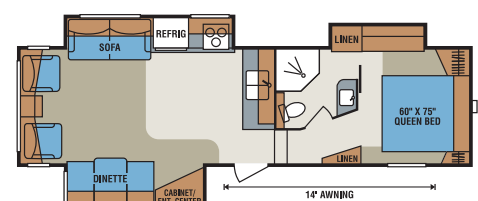

D295BH

D295CS

D296BH

D305BH

D245SB Wardrobe Closet Slide Option

D275RL Wardrobe Closet Slide Option

	D245RL	D245SB	D275RE	D275RL	D295BH	D295CS	D296BH	D305BH
UVW (Unloaded Vehicle Weight)*	6,588	6,963	7,167	7,089	7,365	8,045	8,102	8,066
Dry Hitch Weight*	1,254	1,279	1,202	1,037	1,299	1,316	1,189	1,268
Dry Axle Weight*	5,334	5,684	5,965	6,052	6,066	6,729	6,913	6,798
NCC (Net Carrying Capacity)	2,212	1,837	1,633	1,712	1,435	1,754	1,698	1,734
GVWR	8,800	8,800	8,800	8,800	8,800	9,800	9,800	9,800
Exterior Height	11' 11"	12'	11' 10 1/2"	11' 11"	12'	11' 10"	11' 9"	11' 9 1/2"
Exterior Width	96"	96"	96"	96"	96"	96"	96"	96"
Exterior Length	27' 3"	27' 11"	29' 8"	29' 4"	31' 9"	31' 11"	33' 11"	34' 1"
Refrigerator (cu. feet)	6	6	6	6	6	6	6	6
Water Heater Cap. (gal. G/E w/DSI)	6	6	6	6	6	6	6	6
Fresh Water Cap. (gal.)	55	55	55	55	55	55	55	55
Waste Water Cap. (gal.)	32	32	32	32	32	32	32	32
Gray Water Cap. (gal.)	32	32	32	32	32	32	32	32
LP Gas Cap. (lbs.)	60	60	60	60	60	60	60	60
Furnace BTUs (1,000's)	30	30	30	30	30	30	30	30
Tire Size	15"	15"	15"	15"	15"	15"	15"	15"
Awning	16'	16'	14'	18'	17'	14'	17'	18'