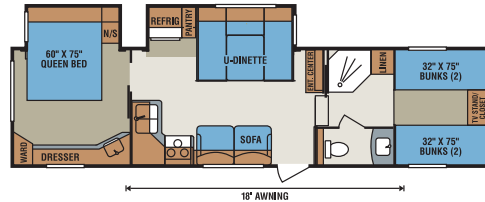

D295BH

D295CS

D296BH

D305BH

D245SB Wardrobe Closet Slide Option

D275RL Wardrobe Closet Slide Option

	D245RL	D245SB	D275RE	D275RL	D295BH	D295CS	D296BH	D305BH
UVW (Unloaded Vehicle Weight)*	6,588	6,963	7,167	7,089	7,365	8,045	8,102	8,066
Dry Hitch Weight*	1,254	1,279	1,202	1,037	1,299	1,316	1,189	1,268
Dry Axle Weight*	5,334	5,684	5,965	6,052	6,066	6,729	6,913	6,798
NCC (Net Carrying Capacity)	2,212	1,837	1,633	1,712	1,435	1,754	1,698	1,734
GVWR	8,800	8,800	8,800	8,800	8,800	9,800	9,800	9,800
Exterior Height	11' 11"	12'	11' 10 1/2"	11' 11"	12'	11' 10"	11' 9"	11' 9 1/2"
Exterior Width	96"	96"	96"	96"	96"	96"	96"	96"
Exterior Length	27' 3"	27' 11"	29' 8"	29' 4"	31' 9"	31' 11"	33' 11"	34' 1"
Refrigerator (cu. feet)	6	6	6	6	6	6	6	6
Water Heater Cap. (gal. G/E w/DSI)	6	6	6	6	6	6	6	6
Fresh Water Cap. (gal.)	55	55	55	55	55	55	55	55
Waste Water Cap. (gal.)	32	32	32	32	32	32	32	32
Gray Water Cap. (gal.)	32	32	32	32	32	32	32	32
LP Gas Cap. (lbs.)	60	60	60	60	60	60	60	60
Furnace BTUs (1,000's)	30	30	30	30	30	30	30	30
Tire Size	15"	15"	15"	15"	15"	15"	15"	15"
Awning	16'	16'	14'	18'	17'	14'	17'	18'