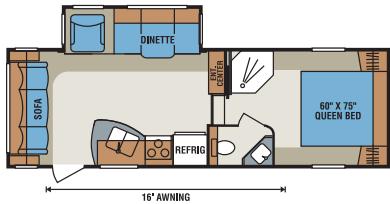

D245RL

	D245RL	D245SB	D275RE	D275RL	D295BH	D295CS	D296BH	D305BH
UVW (Unloaded Vehicle Weight)*	6,588	6,963	7,167	7,089	7,365	8,045	8,102	8,066
Dry Hitch Weight*	1,254	1,279	1,202	1,037	1,299	1,316	1,189	1,268
Dry Axle Weight*	5,334	5,684	5,965	6,052	6,066	6,729	6,913	6,798
NCC (Net Carrying Capacity)	2,212	1,837	1,633	1,712	1,435	1,754	1,698	1,734
GVWR	8,800	8,800	8,800	8,800	8,800	9,800	9,800	9,800
Exterior Height	11' 11"	12'	11' 10 1/2"	11' 11"	12'	11' 10"	11' 9"	11' 9 1/2"
Exterior Width	96"	96"	96"	96"	96"	96"	96"	96"
Exterior Length	27' 3"	27' 11"	29' 8"	29' 4"	31' 9"	31' 11"	33' 11"	34' 1"
Refrigerator (cu. feet)	6	6	6	6	6	6	6	6
Water Heater Cap. (gal. G/E w/DSI)	6	6	6	6	6	6	6	6
Fresh Water Cap. (gal.)	55	55	55	55	55	55	55	55
Waste Water Cap. (gal.)	32	32	32	32	32	32	32	32
Gray Water Cap. (gal.)	32	32	32	32	32	32	32	32
LP Gas Cap. (lbs.)	60	60	60	60	60	60	60	60
Furnace BTUs (1,000's)	30	30	30	30	30	30	30	30
Tire Size	15"	15"	15"	15"	15"	15"	15"	15"
Awning	16'	16'	14'	18'	17'	14'	17'	18'

*This weight reflects the average unit weight for a 5 month period for each model. Your trailer weight will vary according to optional equipment.

ASK ABOUT OUR 2-YEAR WARRANTY!

Options

Countertop Extension
Air Bed Sofa
Table and Chairs with Leaf
Recliner (1 or 2)
8 Cu. Refrigerator
Fireplace
Central Vac
Shur-Flo Power Vent

15,000 BTU A/C ipo 13,500
Ladder
Power Awning
Aluminum Wheels
Equa-Flex Suspension
Outside Grill
Spare Tire/Carrier/Cover
Sidewinder Hitch
Wardrobe Closet Slide
(D245SB & D275RL Only)

Optional Road Trip Package

Aluminum Wheels
Equa-Flex Suspension
Spare Tire/Carrier/Cover
Ladder
Power Awning
8 Cu. Refrigerator
Innerspring
Mattress

Dealer:

Vacationland
47W529 US Route 30 Big Rock, IL 60511
(630) 556-3211 www.vacationlandrv.com