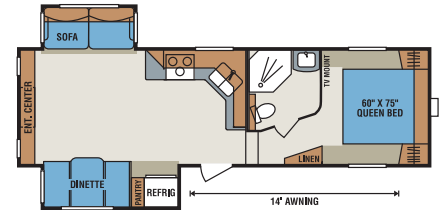

D275RE

	D245RL	D245SB	D275RE	D275RL	D295BH	D295CS	D296BH	D305BH
UVW (Unloaded Vehicle Weight)*	6,588	6,963	7,167	7,089	7,365	8,045	8,102	8,066
Dry Hitch Weight*	1,254	1,279	1,202	1,037	1,299	1,316	1,189	1,268
Dry Axle Weight*	5,334	5,684	5,965	6,052	6,066	6,729	6,913	6,798
NCC (Net Carrying Capacity)	2,212	1,837	1,633	1,712	1,435	1,754	1,698	1,734
GVWR	8,800	8,800	8,800	8,800	8,800	9,800	9,800	9,800
Exterior Height	11' 11"	12'	11' 10 1/2"	11' 11"	12'	11' 10"	11' 9"	11' 9 1/2"
Exterior Width	96"	96"	96"	96"	96"	96"	96"	96"
Exterior Length	27' 3"	27' 11"	29' 8"	29' 4"	31' 9"	31' 11"	33' 11"	34' 1"
Refrigerator (cu. feet)	6	6	6	6	6	6	6	6
Water Heater Cap. (gal. G/E w/DSI)	6	6	6	6	6	6	6	6
Fresh Water Cap. (gal.)	55	55	55	55	55	55	55	55
Waste Water Cap. (gal.)	32	32	32	32	32	32	32	32
Gray Water Cap. (gal.)	32	32	32	32	32	32	32	32
LP Gas Cap. (lbs.)	60	60	60	60	60	60	60	60
Furnace BTUs (1,000's)	30	30	30	30	30	30	30	30
Tire Size	15"	15"	15"	15"	15"	15"	15"	15"
Awning	16'	16'	14'	18'	17'	14'	17'	18'

*This weight reflects the average unit weight for a 5 month period for each model. Your trailer weight will vary according to optional equipment.

ASK ABOUT OUR 2-YEAR WARRANTY!

Options

Countertop Extension
Air Bed Sofa
Table and Chairs with Leaf
Recliner (1 or 2)
8 Cu. Refrigerator
Fireplace
Central Vac
Shur-Flo Power Vent

15,000 BTU A/C ipo 13,500
Ladder
Power Awning
Aluminum Wheels
Equa-Flex Suspension
Outside Grill
Spare Tire/Carrier/Cover
Sidewinder Hitch
Wardrobe Closet Slide
(D245SB & D275RL Only)

Optional Road Trip Package

Aluminum Wheels
Equa-Flex Suspension
Spare Tire/Carrier/Cover
Ladder
Power Awning
8 Cu. Refrigerator
Innerspring
Mattress

Dealer:

Vacationland
47W529 US Route 30 Big Rock, IL 60511
(630) 556-3211 www.vacationlandrv.com