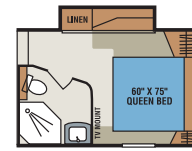

D295BH

D295CS

D296BH

D305BH

D245SB Wardrobe Closet Slide Option

D275RL Wardrobe Closet Slide Option

	D245RL	D245SB	D275RE	D275RL	D295BH	D295CS	D296BH	D305BH
UVW (Unloaded Vehicle Weight)*	6,588	6,963	7,167	7,089	7,365	8,045	8,102	8,066
Dry Hitch Weight*	1,254	1,279	1,202	1,037	1,299	1,316	1,189	1,268
Dry Axle Weight*	5,334	5,684	5,965	6,052	6,066	6,729	6,913	6,798
NCC (Net Carrying Capacity)	2,212	1,837	1,633	1,712	1,435	1,754	1,698	1,734
GVWR	8,800	8,800	8,800	8,800	8,800	9,800	9,800	9,800
Exterior Height	11' 11"	12'	11' 10 1/2"	11' 11"	12'	11' 10"	11' 9"	11' 9 1/2"
Exterior Width	96"	96"	96"	96"	96"	96"	96"	96"
Exterior Length	27' 3"	27' 11"	29' 8"	29' 4"	31' 9"	31' 11"	33' 11"	34' 1"
Refrigerator (cu. feet)	6	6	6	6	6	6	6	6
Water Heater Cap. (gal. G/E w/DSI)	6	6	6	6	6	6	6	6
Fresh Water Cap. (gal.)	55	55	55	55	55	55	55	55
Waste Water Cap. (gal.)	32	32	32	32	32	32	32	32
Gray Water Cap. (gal.)	32	32	32	32	32	32	32	32
LP Gas Cap. (lbs.)	60	60	60	60	60	60	60	60
Furnace BTUs (1,000's)	30	30	30	30	30	30	30	30
Tire Size	15"	15"	15"	15"	15"	15"	15"	15"
Awning	16'	16'	14'	18'	17'	14'	17'	18'